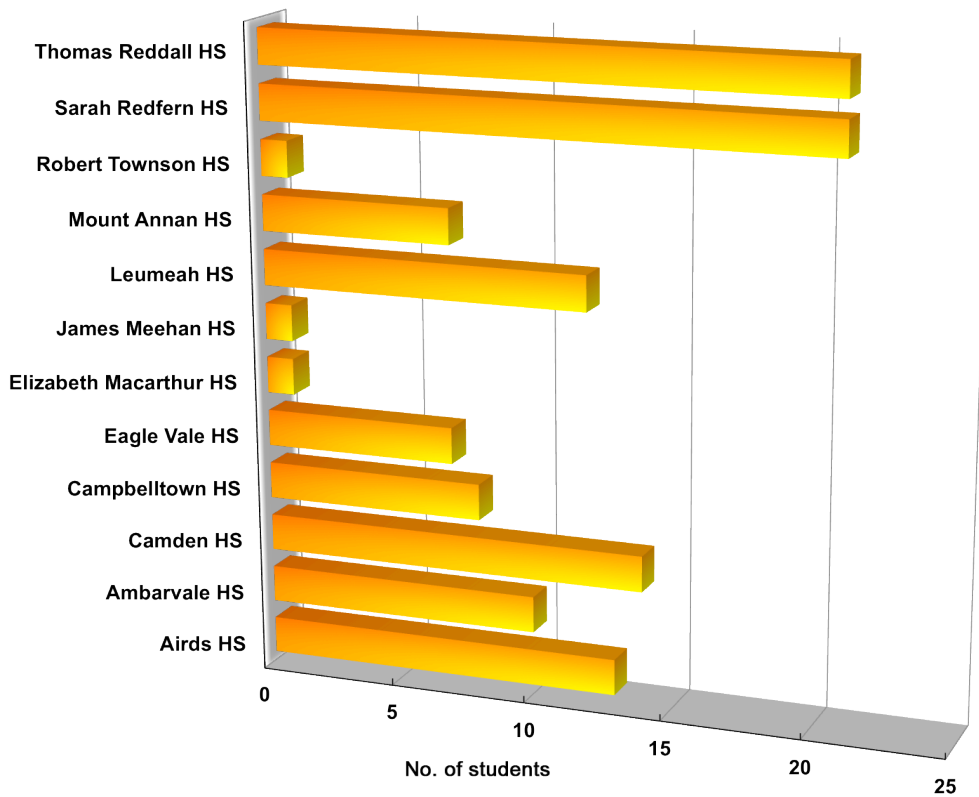

STUDENTS BY SCHOOLS

Students by Secondary School